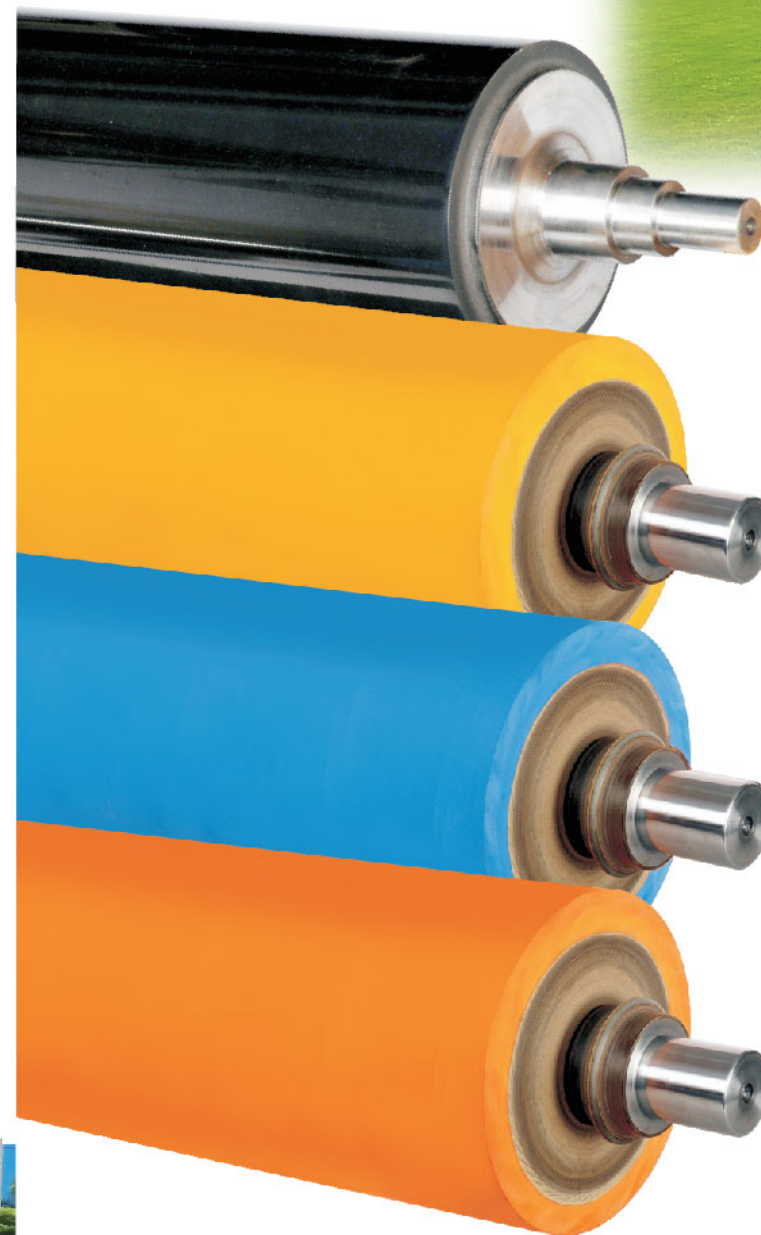

**SPECIALITY
ROLLERS & WRINKLE
REMOVERS FOR
TEXTILE INDUSTRIES**