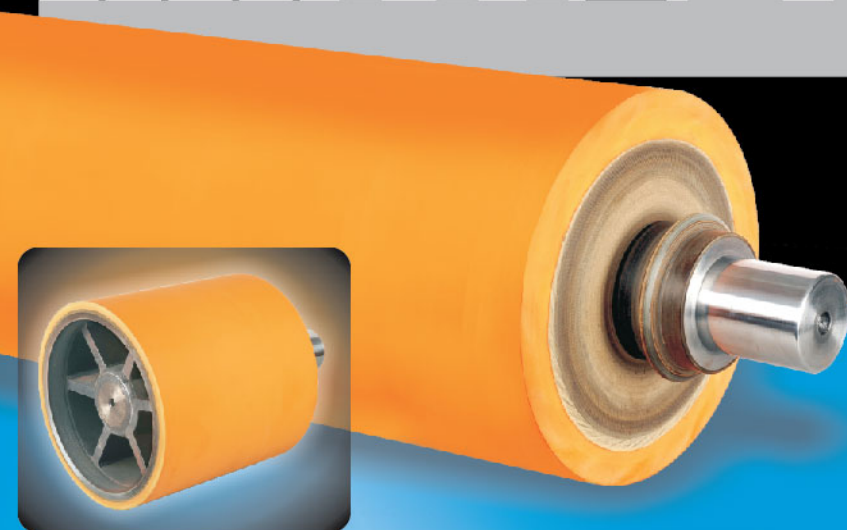

Arvind High Performance Rollers for Textile Processes

Rib Construction

Tube Roller

- Used for Mercerizing Mch
- Best quality 'Rubber to Metal' bonding achieved by seven types of chemical processes while making surface preparation.
- Highly effective abrasion resistance.