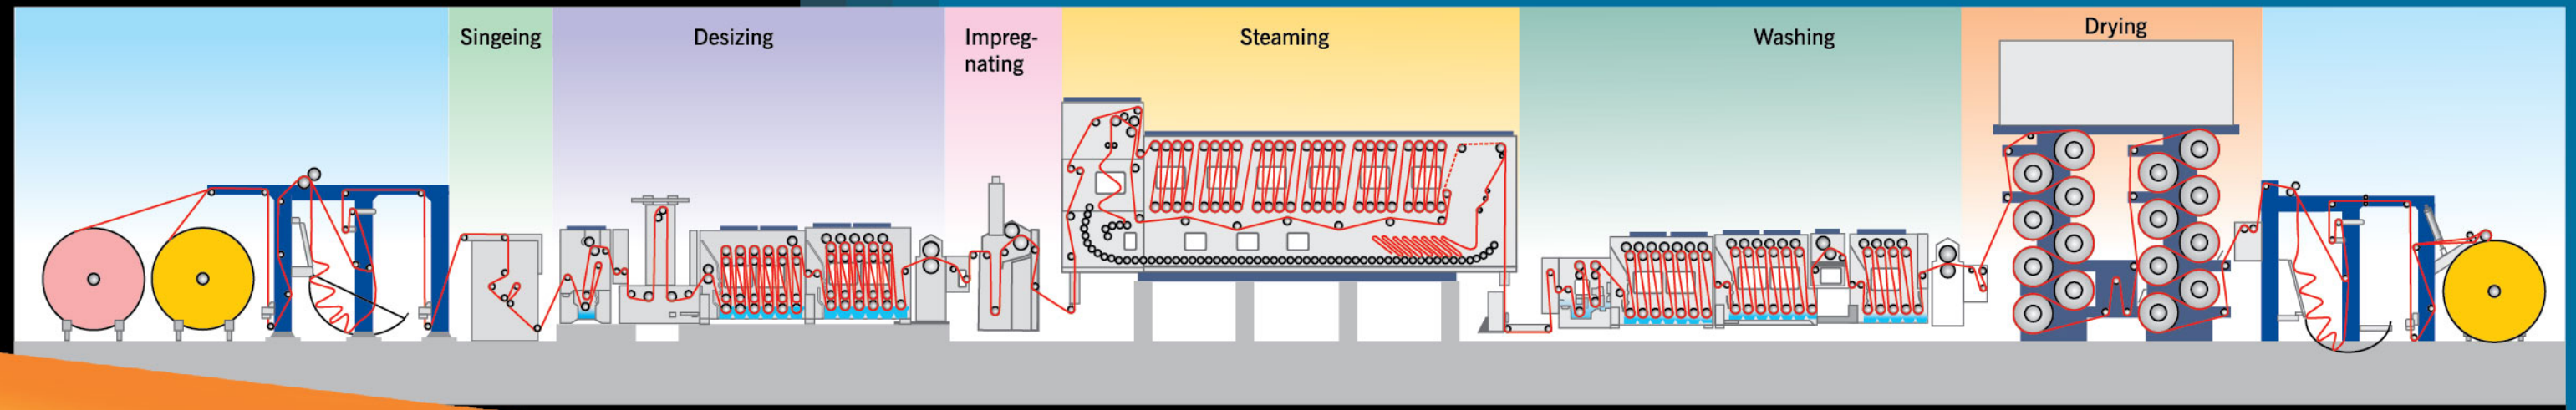

Arvind High Performance Rollers for Textile Processes

Rib Construction

Tube Roller

- Used for Mercerizing Mch
- Best quality 'Rubber to Metal' bonding achieved by seven types of chemical processes while making surface preparation.
- Highly effective abrasion resistance.